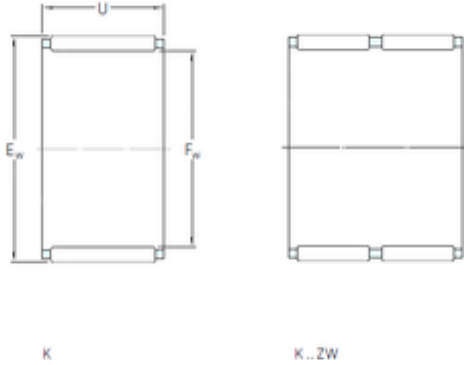

SKF BEARING rolling stock(Europe) G.m...

SKF K22x26x10 needle roller bearings

Bearing No. K22x26x10

Bore Diameter	22 mm
Outer Diameter	26 mm
Fw	22 mm
Ew	26 mm
U	10 mm
Weight	0,0075 Kg
Basic dynamic load rating (C)	8,8 kN
Basic static load rating (C0)	13,7 kN
Fatigue load limit (Pu)	1,56
Reference speed	18000 r/min

K22x26x10 Bearing 2D drawings and 3D CAD models