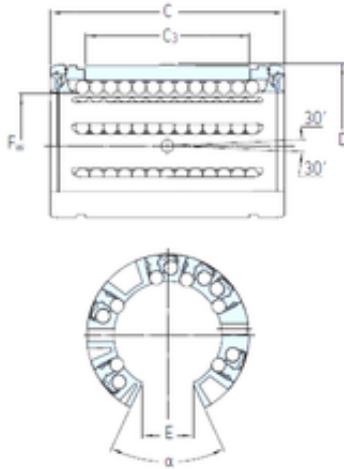

SKF BEARING rolling stock(Europe) G.m...

SKF LBCF 20 A-2LS linear bearings

Bearing No. LBCF 20 A-2LS

Size	20x32x45 mm
Bore Diameter	20 mm
Outer Diameter	32 mm
Width	45 mm
Fw	20 mm
D	32 mm
C	45 mm
C3	28 mm
Angle (°)	60 °
E	10,8 mm
Weight	0,035 Kg
Basic dynamic load rating (C)	2 kN

LBCF 20 A-2LS Bearing 2D drawings and 3D CAD models