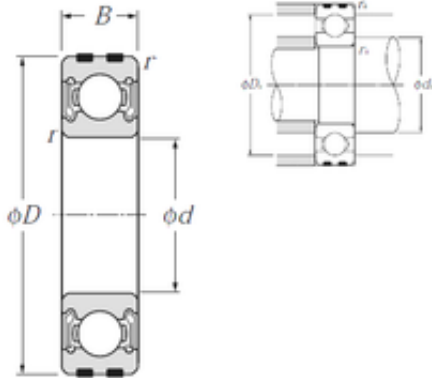

SKF BEARING rolling stock(Europe) G.m...

40 mm x 68 mm x 15 mm NTN EC-6008LLB
deep groove ball bearings

Bearing No. EC-6008LLB

Size	40x68x15 mm
Bore Diameter	40 mm
Outer Diameter	68 mm
Width	15 mm
d	40 mm
D	68 mm
B	15 mm
C	15 mm
r min.	1 mm
da min.	45 mm
da max	47 mm
Da max.	63 mm
ra max.	1 mm
Weight	0,183 Kg
Basic dynamic load rating (C)	16,8 kN
Basic static load rating (C0)	11,5 kN
(Grease) Lubrication Speed	10 000 r/min

EC-6008LLB Bearing 2D drawings and 3D CAD models